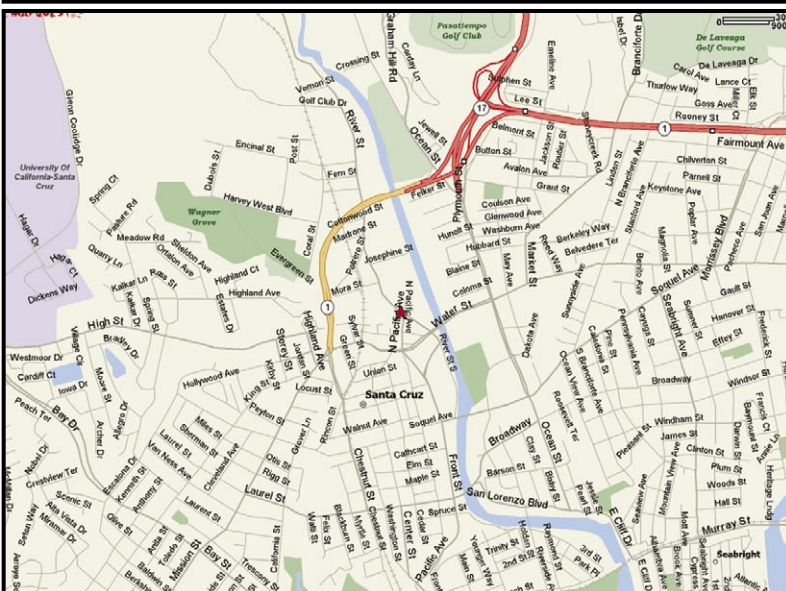

Ecology Action of Santa Cruz

211 River Street - Downtown Santa Cruz

(831) 426-5925

*Please note that our office is not wheelchair accessible

From the North - Hwy 17

Take Hwy 17 South to Santa Cruz.
Follow Signs for Highway 1 North
Turn Left on River St (first light).

211 River St. on the right at the corner of River
and North Pacific, across from Lenz Arts.

From the North - Hwy 1

Take Hwy 1 South to Santa Cruz.
Once you enter Santa Cruz, Hwy 1 is also
known as Mission Street.
Follow signs for Hwy 1 South.
Cross the train tracks and turn right on River St.

211 River St. on the right at the corner of River
and North Pacific, across from Lenz Arts.

From the South - Hwy 1

Take Hwy 1 North to Santa Cruz.
Once in Santa Cruz, the Highway will loop
around on itself at the "fish hook."
Once past the "fish hook,"
follow Signs for Highway 1 North.
Turn Left on River St (first light).

211 River St. on the right at the corner of River
and North Pacific, across from Lenz Arts.