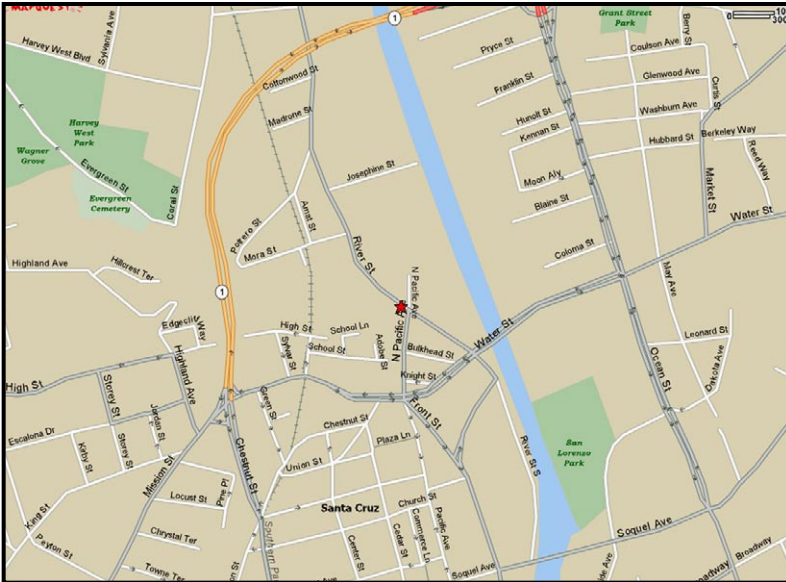

Ecology Action of Santa Cruz

211 River Street - Downtown Santa Cruz

(831) 426-5925

*Please note that our office is not wheelchair accessible

From the North - Hwy 17

Take Hwy 17 South to Santa Cruz.
Follow Signs for Highway 1 North
Turn Left on River St (first light).

211 River St. on the right at the corner of River
and North Pacific, across from Lenz Arts.

From the North - Hwy 1

Take Hwy 1 South to Santa Cruz.
Once you enter Santa Cruz, Hwy 1 is also
known as Mission Street.
Follow signs for Hwy 1 South.
Cross the train tracks and turn right on River St.

211 River St. on the right at the corner of River
and North Pacific, across from Lenz Arts.

From the South - Hwy 1

Take Hwy 1 North to Santa Cruz.
Once in Santa Cruz, the Highway will loop
around on itself at the "fish hook."
Once past the "fish hook,"
follow Signs for Highway 1 North.
Turn Left on River St (first light).

211 River St. on the right at the corner of River
and North Pacific, across from Lenz Arts.